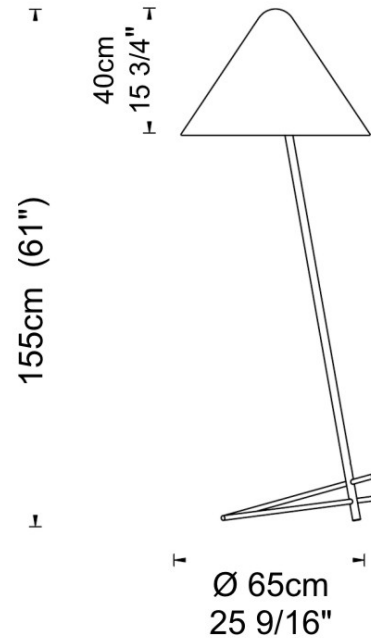

PROJECT	_____
TYPE	_____
SPECIFIER	_____
QUANTITY	_____
DATE	_____

KONICA PORTABLE

D54019- : D54019-BLK

base number

1. To build a product code in our configurator select the specify button on the base model # product page
2. To build a manual product code on this datasheet choose from the options listed below in blue font and add the suffix to the base model #

GENERAL

Series: Konica _____
Partner: Fambuena _____
Division: Design _____
Installation: Portable _____
Product Type: Floor _____
Mounting Location: Floor _____
Light Distribution: Direct _____

PHYSICAL

Shape: Abstract _____
Diameter (mm): 650 _____
Diameter (in): 25 9/16 _____
Height (mm): 1550 _____
Height (in): 61 _____
Diffuser: Acrylic Silkscreen Printed Shade _____
Fixture Material: Metal / Methacrylate _____
Cable Details: Cable length 2000mm / 79" _____

ELECTRICAL

Number of Lamps: 1 _____
Lamp Type: LED Retrofit _____
Lamp Shape: A19 _____
Bulb Included: Bulb Not Included _____
Max. Wattage Per Lamp (W): 4 _____
Lamp Base: E26 _____
Input Voltage (V): 120 _____

RATINGS AND CERTIFICATIONS

Certified By: Certified for North American Standards _____
IP rating: IP20 _____